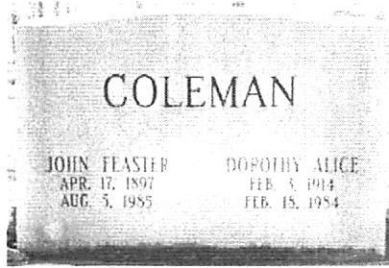

John Feaster Coleman

Birth: Apr. 17, 1897
Death: Aug. 5, 1985

Added by: [Jon Davis](#)

Family links:

Parents:

[Harry David Coleman \(1866 - 1945\)](#)
[Nardie Wolling Coleman \(1875 - 1969\)](#)

Spouse:

[Dorothy Alice Coleman \(1914 - 1984\)](#)